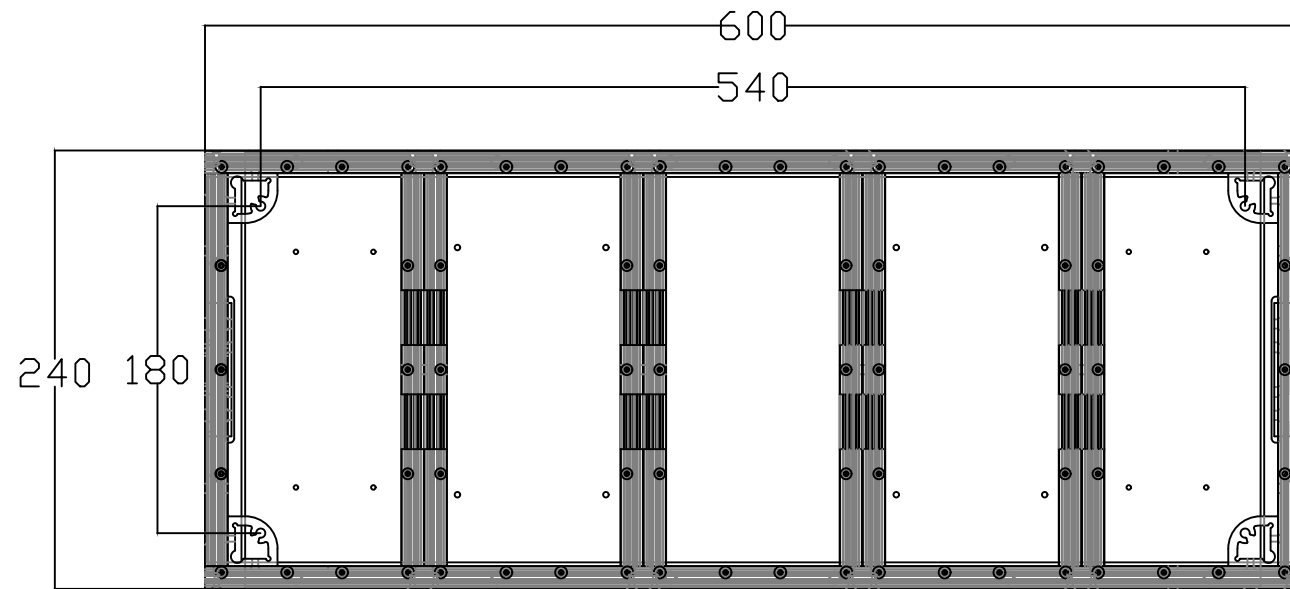

1

2

3

4

5

6

6

A

A

B

B

C

C

C

C

D

D

1

2

3

4

5

6

AURORA SIGNAGE	GEN6 Indoor			
	TITLE LDC600240XXFP Cabinet Drawing			
	SIZE A3	PAGE CODE	DWG NO 15112023JS2	REV 1
	SCALE	SHEET 1