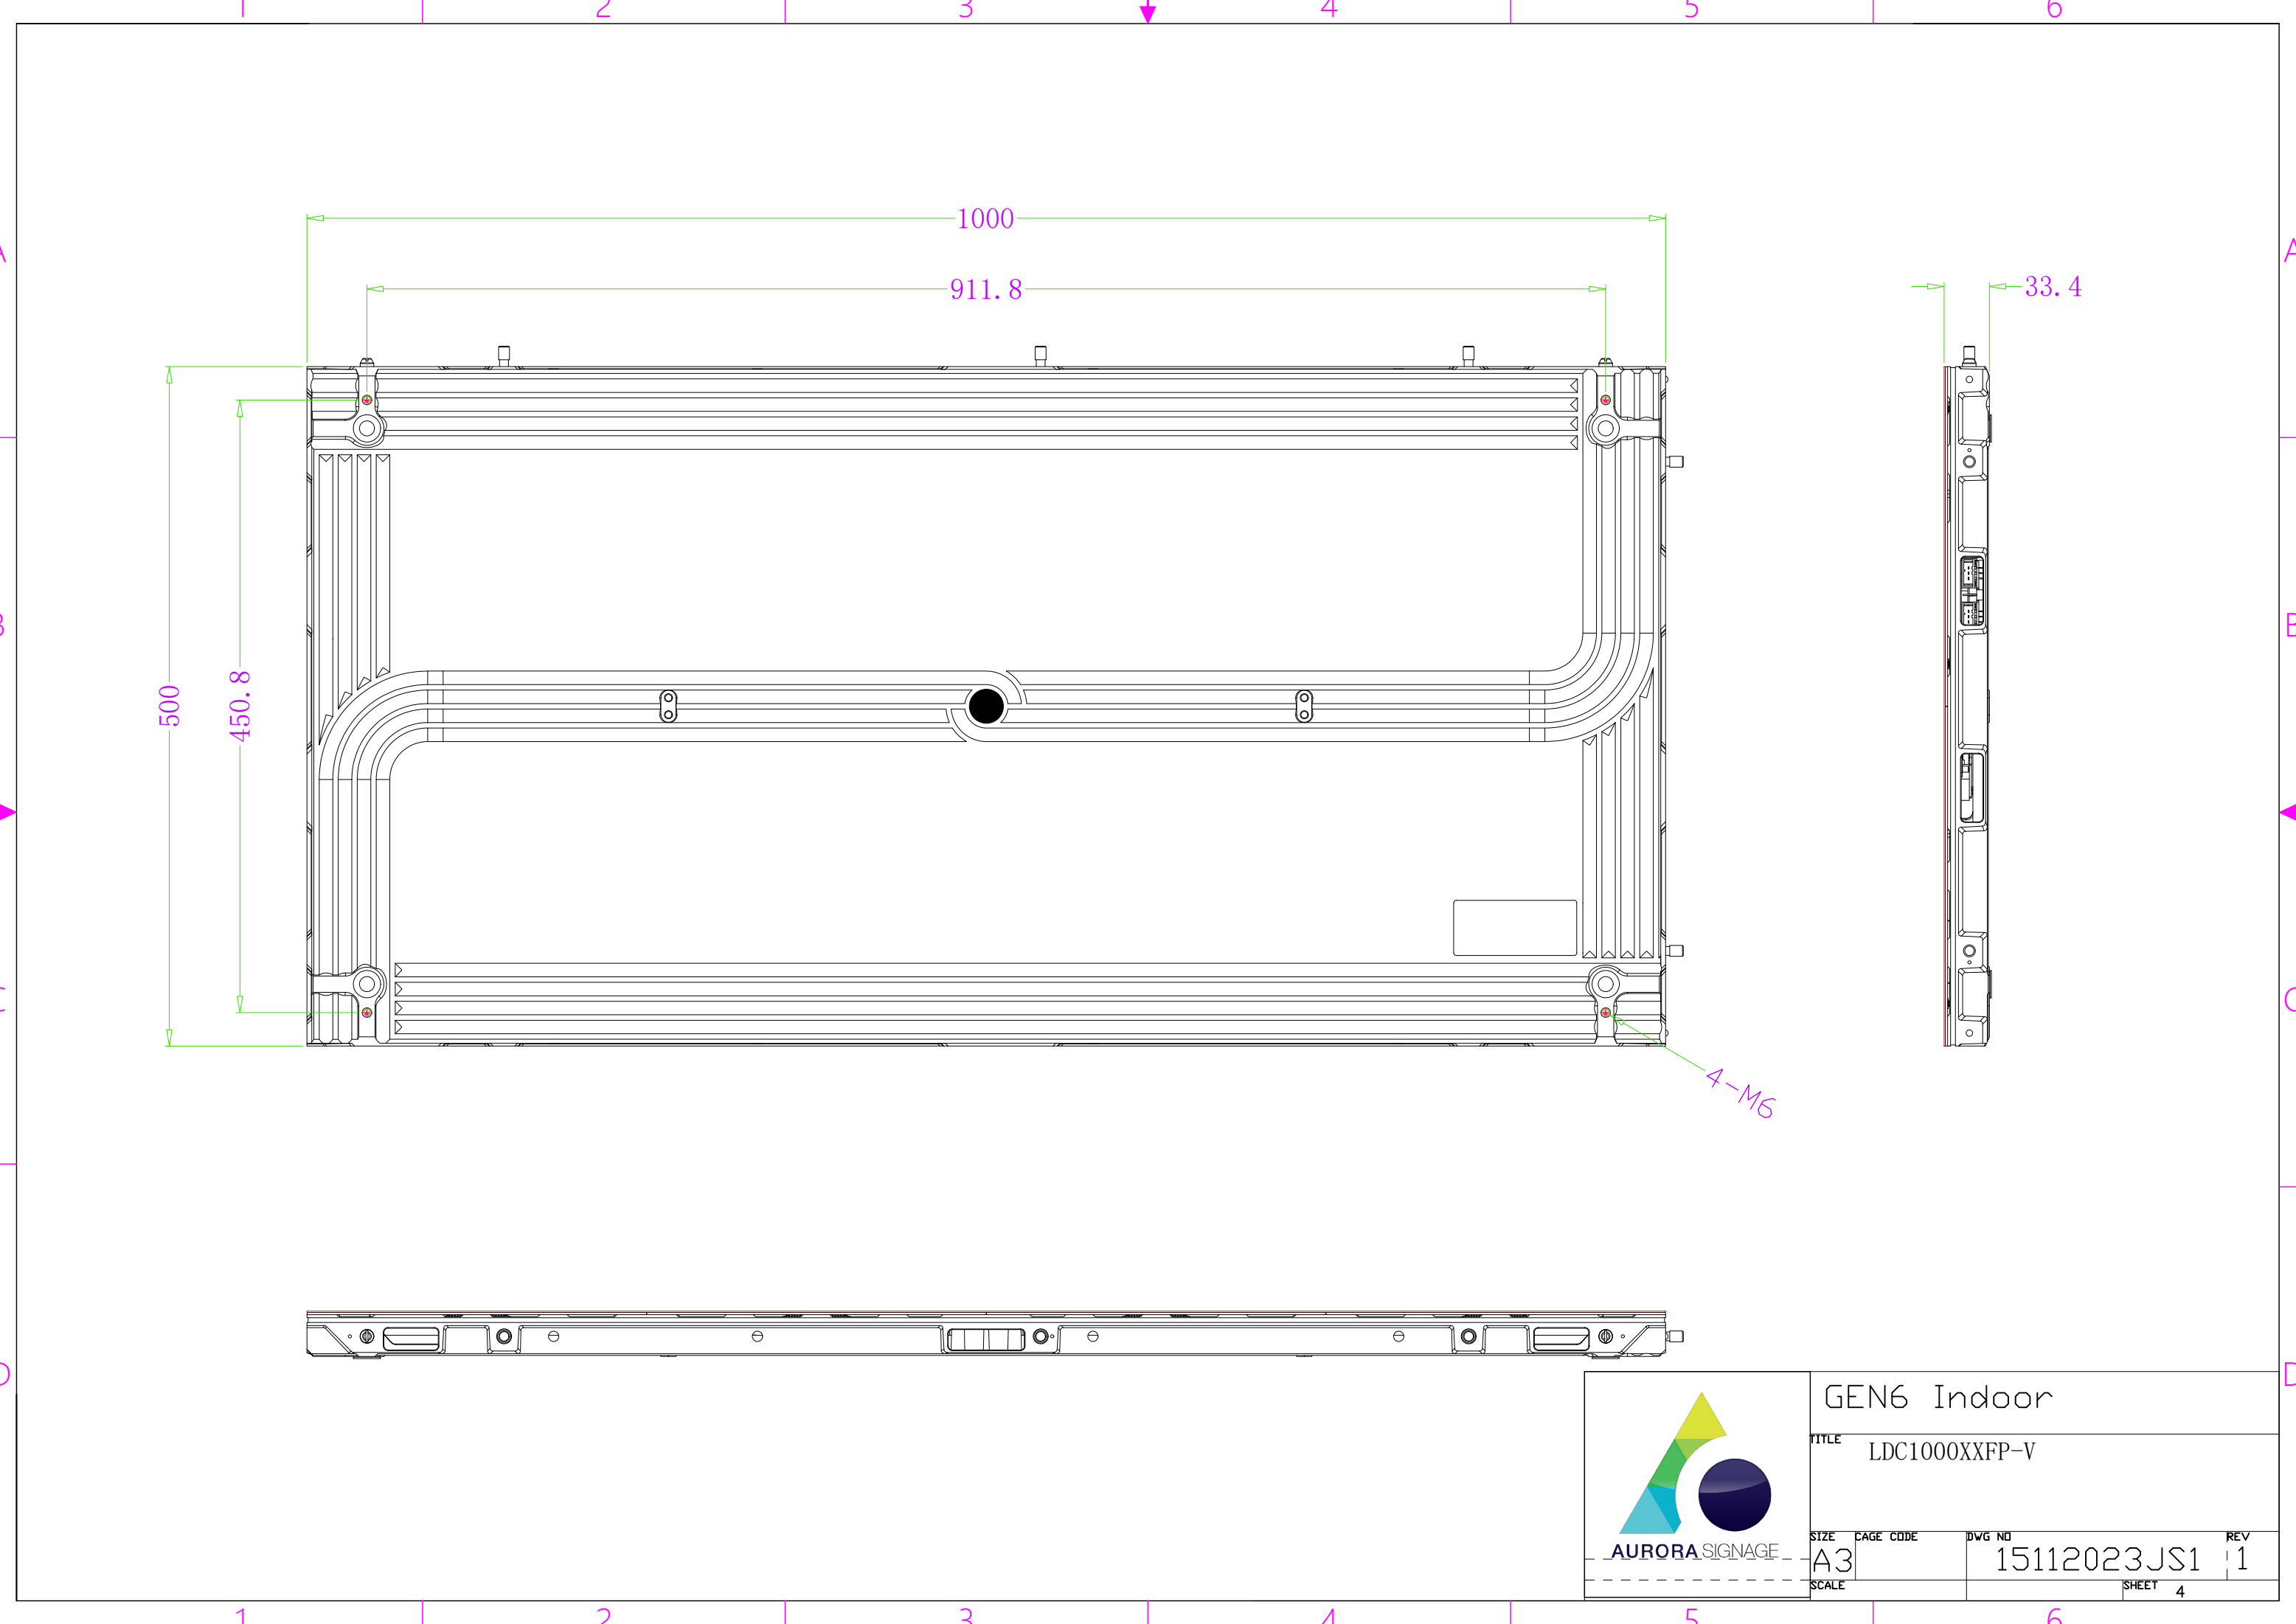

	GEN6 Indoor		
	TITLE LDC750XXFP-V		
SIZE A3	CAGE CODE	DWG NO 15112023JS1	REV 1
SCALE	SHEET 3		

1

2

3

4

5

6

GEN6 Indoor			
TITLE LDC1000XXFP-V			
SIZE A3	CAGE CODE	DWG NO 15112023JS1	REV 1
SCALE	SHEET 4		