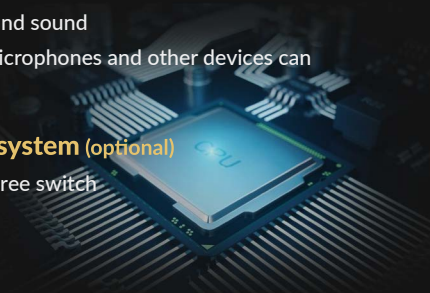

Dual operating system (optional)

Windows/Android free switch